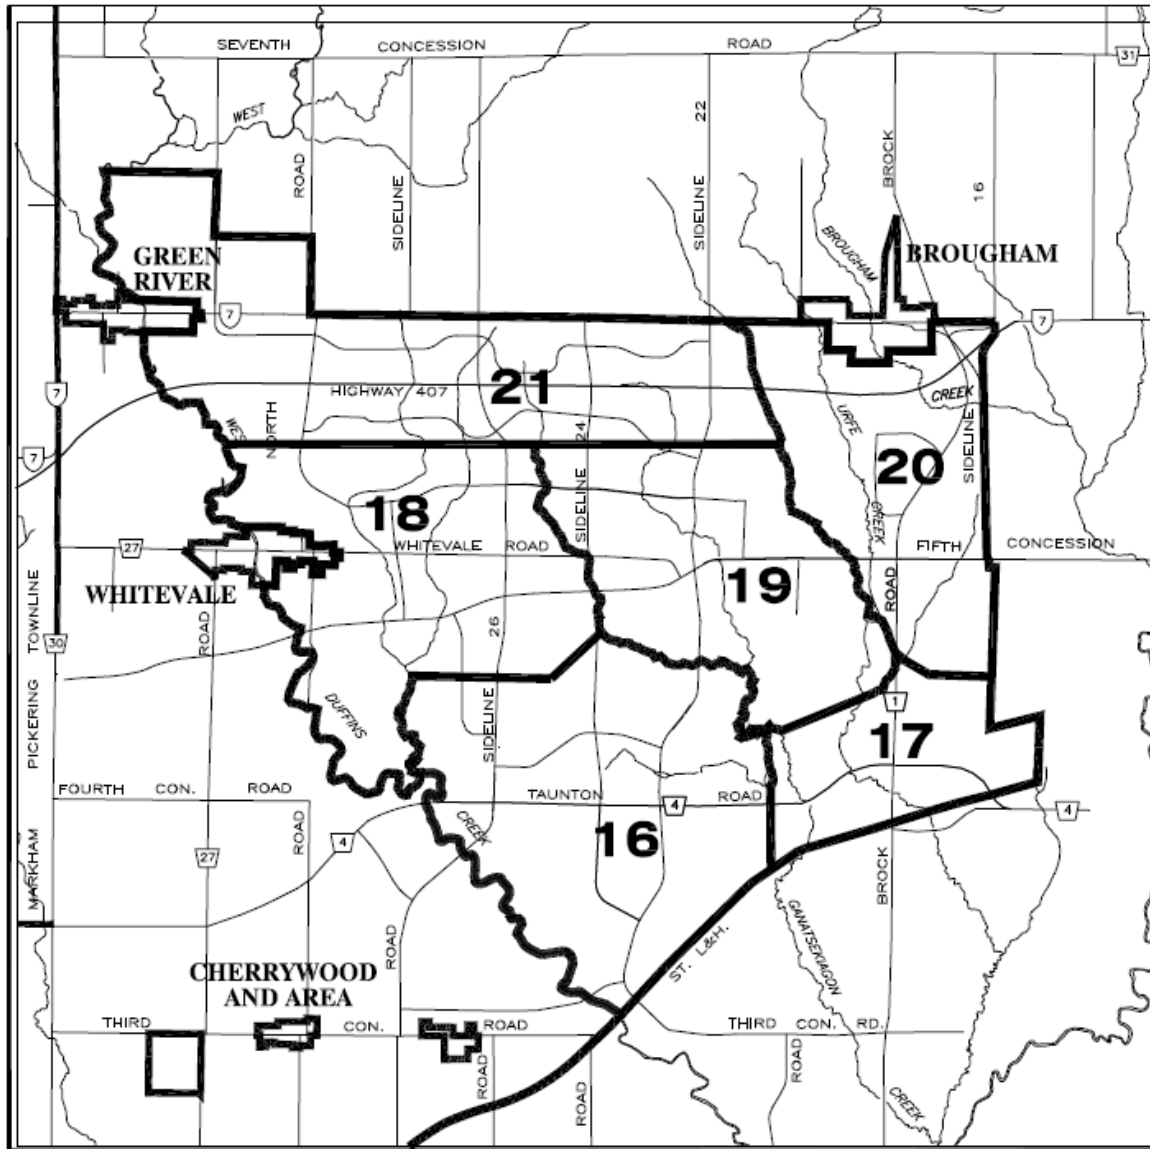

## MAP 9-B

# CENTRAL PICKERING SEATON URBAN AREA NEIGHBOURHOODS

### LEGEND

16. Lamoreaux  
17. Brock-Taunton  
18. Mount Pleasant

19. Wilson Meadows  
20. Thompson's Corners  
21. Pickering Innovation Corridor