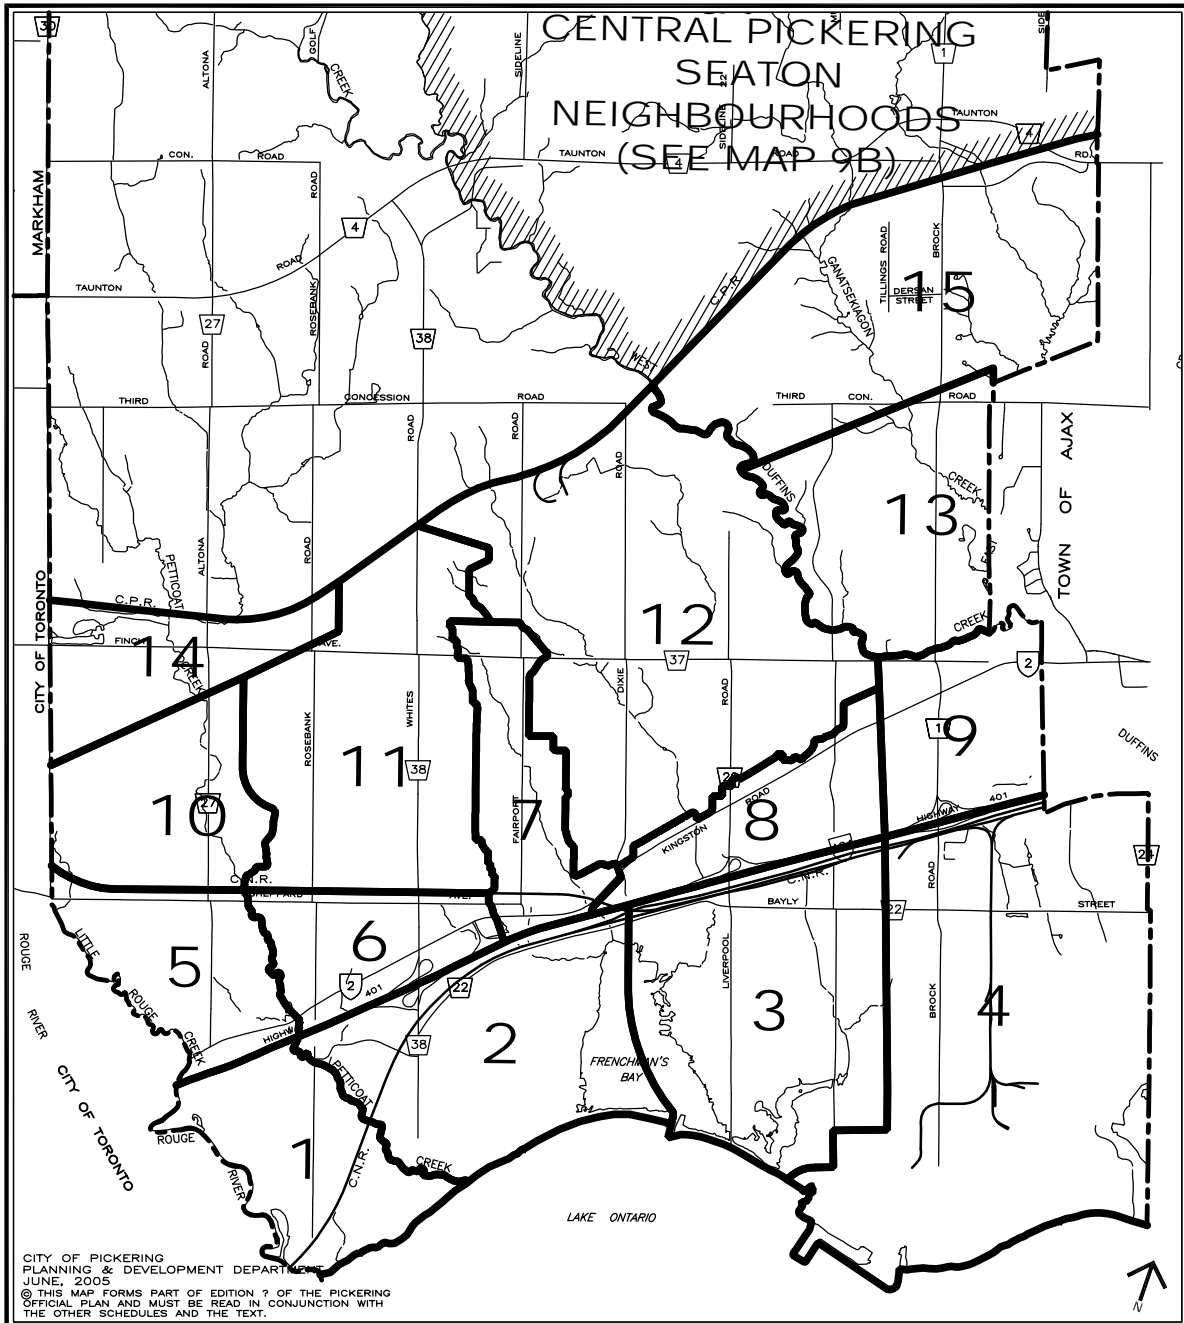

# DRAFT MAP 9A

## SOUTH PICKERING URBAN AREA NEIGHBOURHOODS

### LEGEND

- |                            |                        |                           |
|----------------------------|------------------------|---------------------------|
| <b>1. Rosebank</b>         | <b>6. Woodlands</b>    | <b>11. Amberlea</b>       |
| <b>2. West Shore</b>       | <b>7. Dunbarton</b>    | <b>12. Liverpool</b>      |
| <b>3. Bay Ridges</b>       | <b>8. Town Centre</b>  | <b>13. Brock Ridge</b>    |
| <b>4. Brock Industrial</b> | <b>9. Village East</b> | <b>14. Rouge Park</b>     |
| <b>5. Rousemount</b>       | <b>10. Highbush</b>    | <b>15. Duffin Heights</b> |