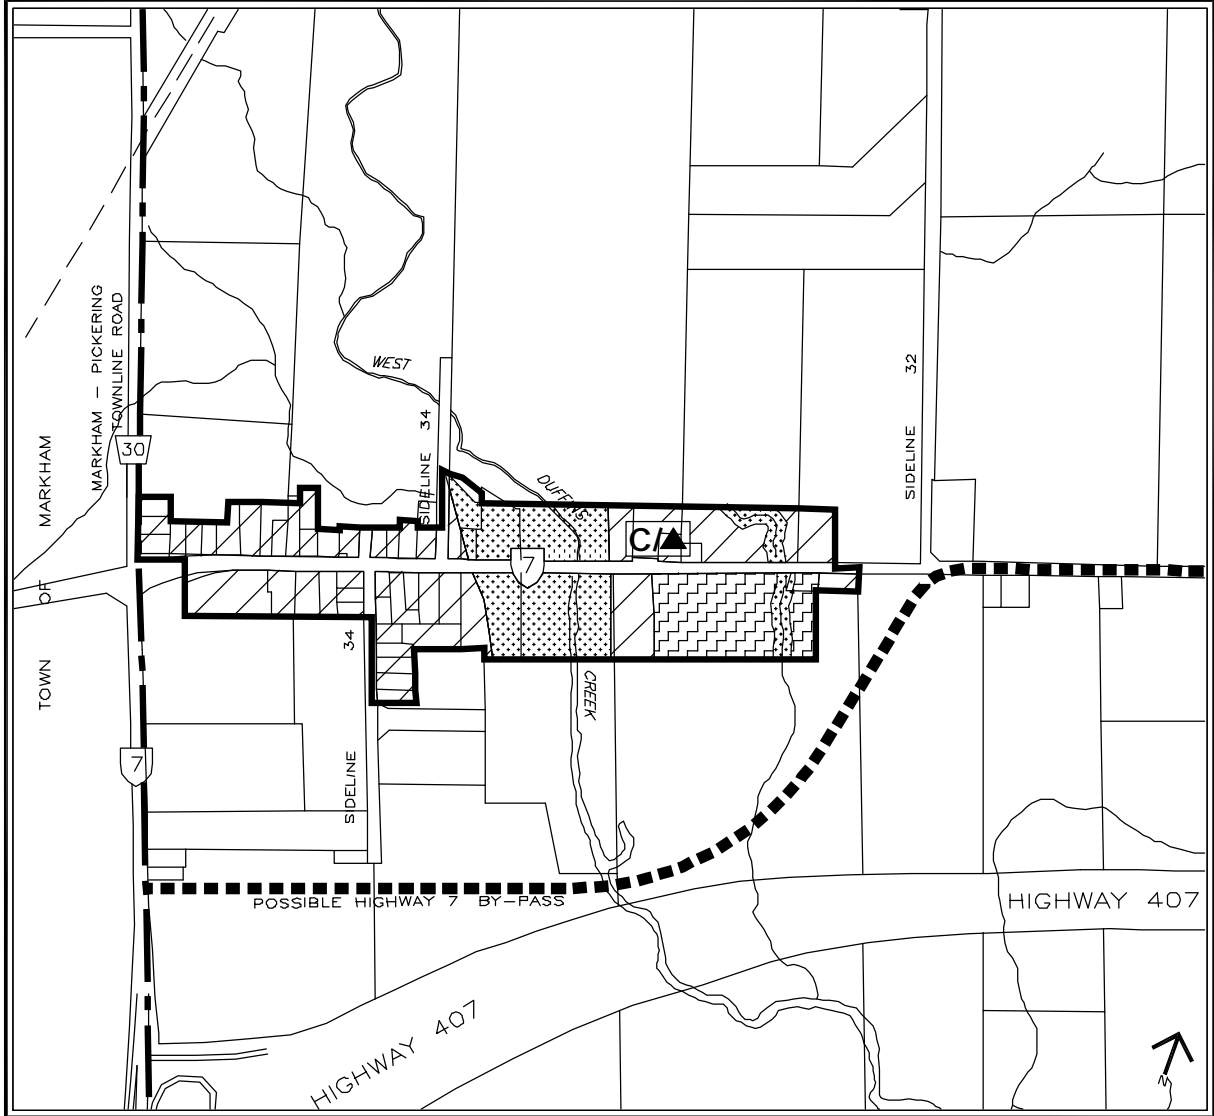

SCHEDULE IV - 3 SETTLEMENT 3: GREEN RIVER

LEGEND

SYMBOLS

 HAMLET RESIDENTIAL  OPEN SPACE SYSTEM - NATURAL AREAS  OPEN SPACE SYSTEM - RECREATIONAL AREAS	 RURAL SETTLEMENT BOUNDARY  NEW ROAD CONNECTIONS (PROPOSED)	 COMMUNITY CENTRE / PLACE OF WORSHIP
---	--	---

CITY OF PICKERING
 PLANNING & DEVELOPMENT DEPARTMENT
 JUNE, 2003
 © THIS MAP FORMS PART OF EDITION 3 OF THE PICKERING
 OFFICIAL PLAN AND MUST BE READ IN CONJUNCTION WITH THE
 OTHER SCHEDULES AND THE TEXT.