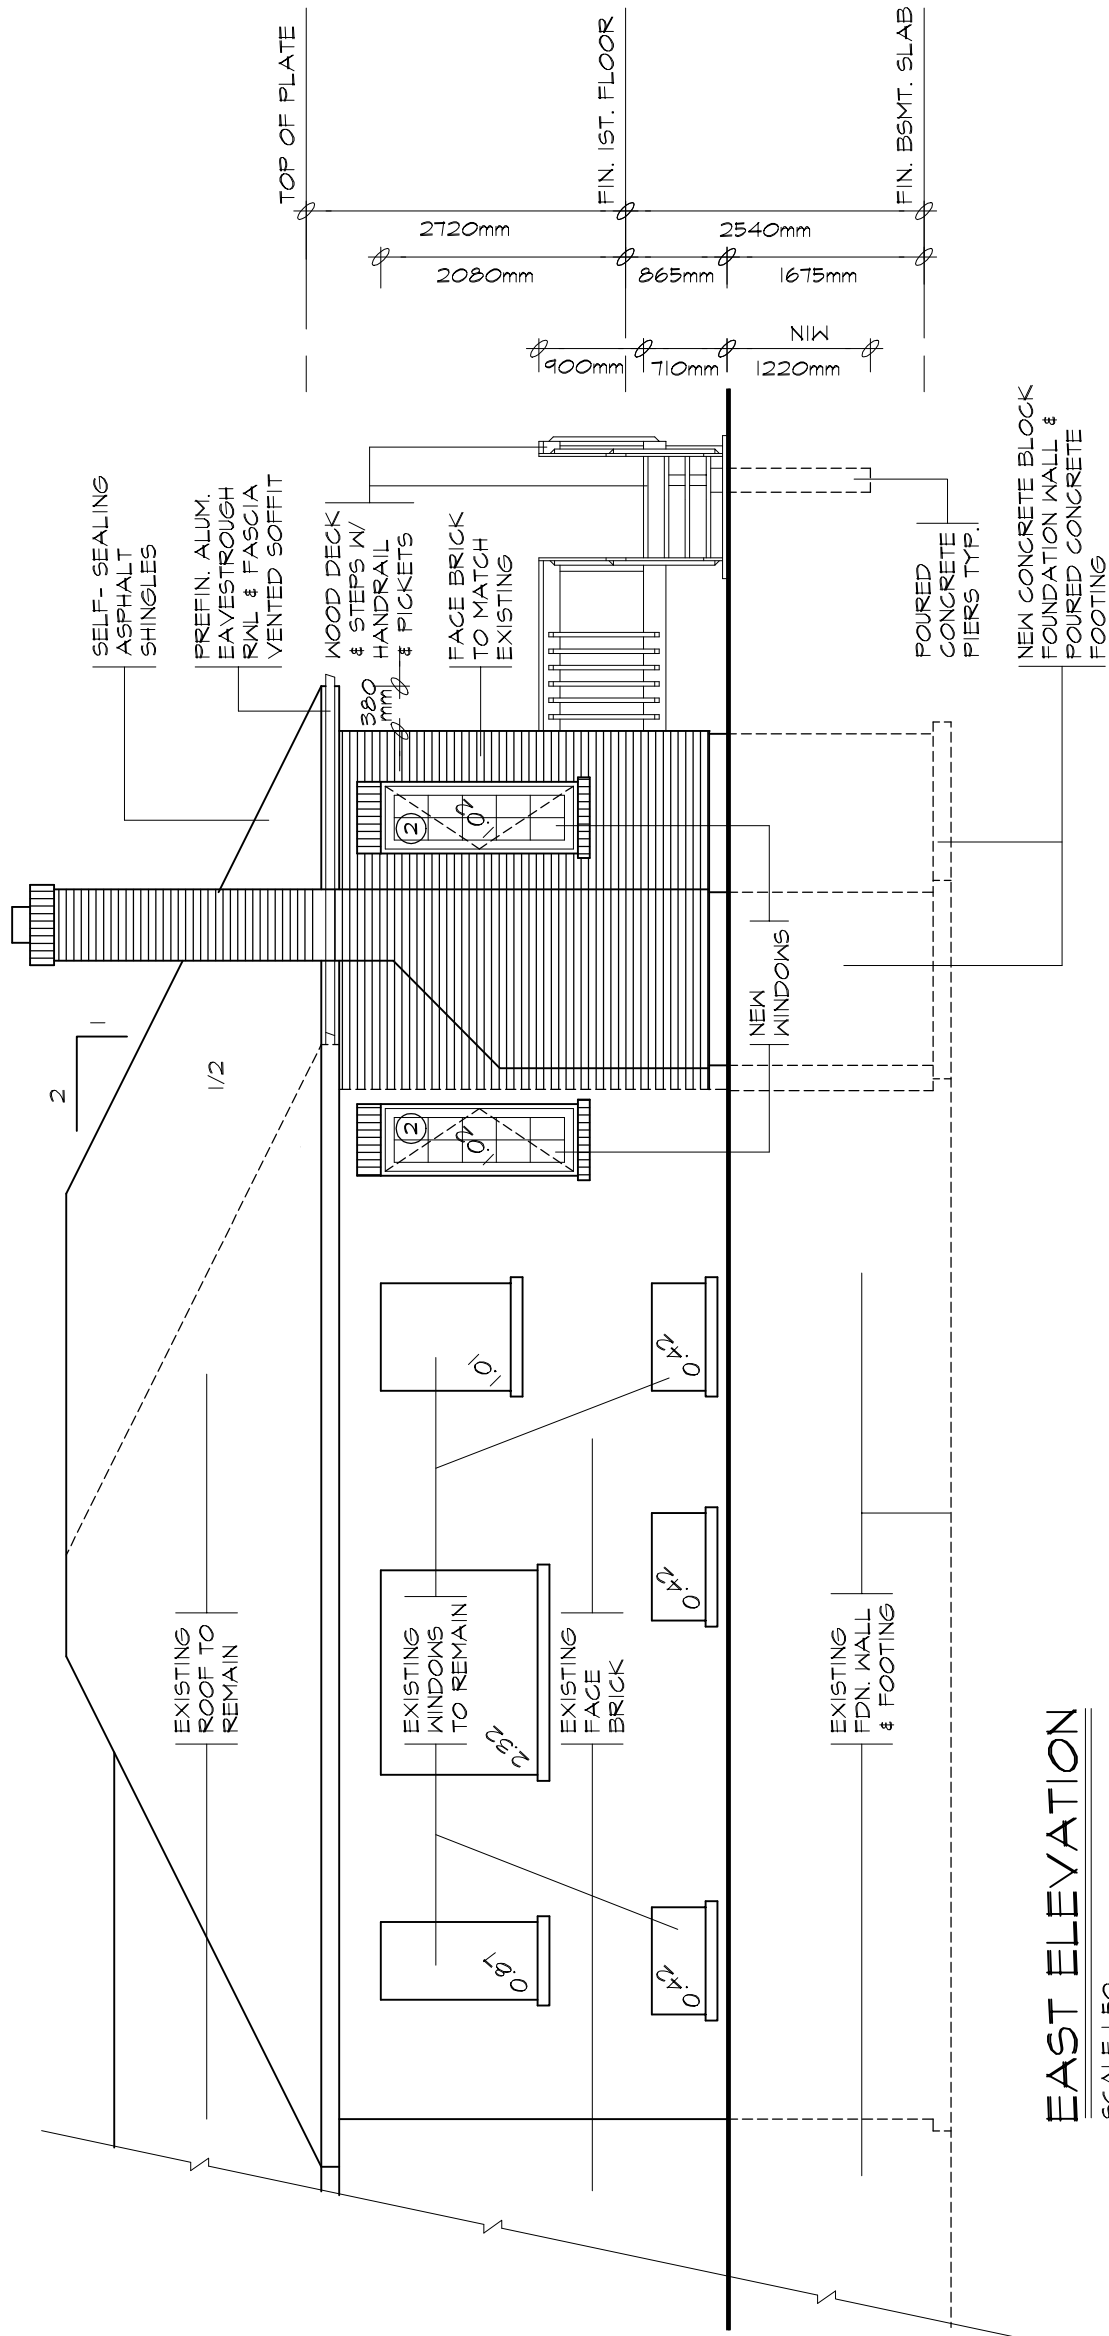

3050mm  
ADDITION

# EAST ELEVATION

SCALE 1:50

## UNPROTECTED OPENINGS

WALL AREA	38.99m <sup>2</sup>
LIMITING DISTANCE	3050mm @ 19.43%
MAX. ALLOWABLE OPENINGS	7.50m <sup>2</sup>
TOTAL OPENINGS PROVIDED	7.50m <sup>2</sup>