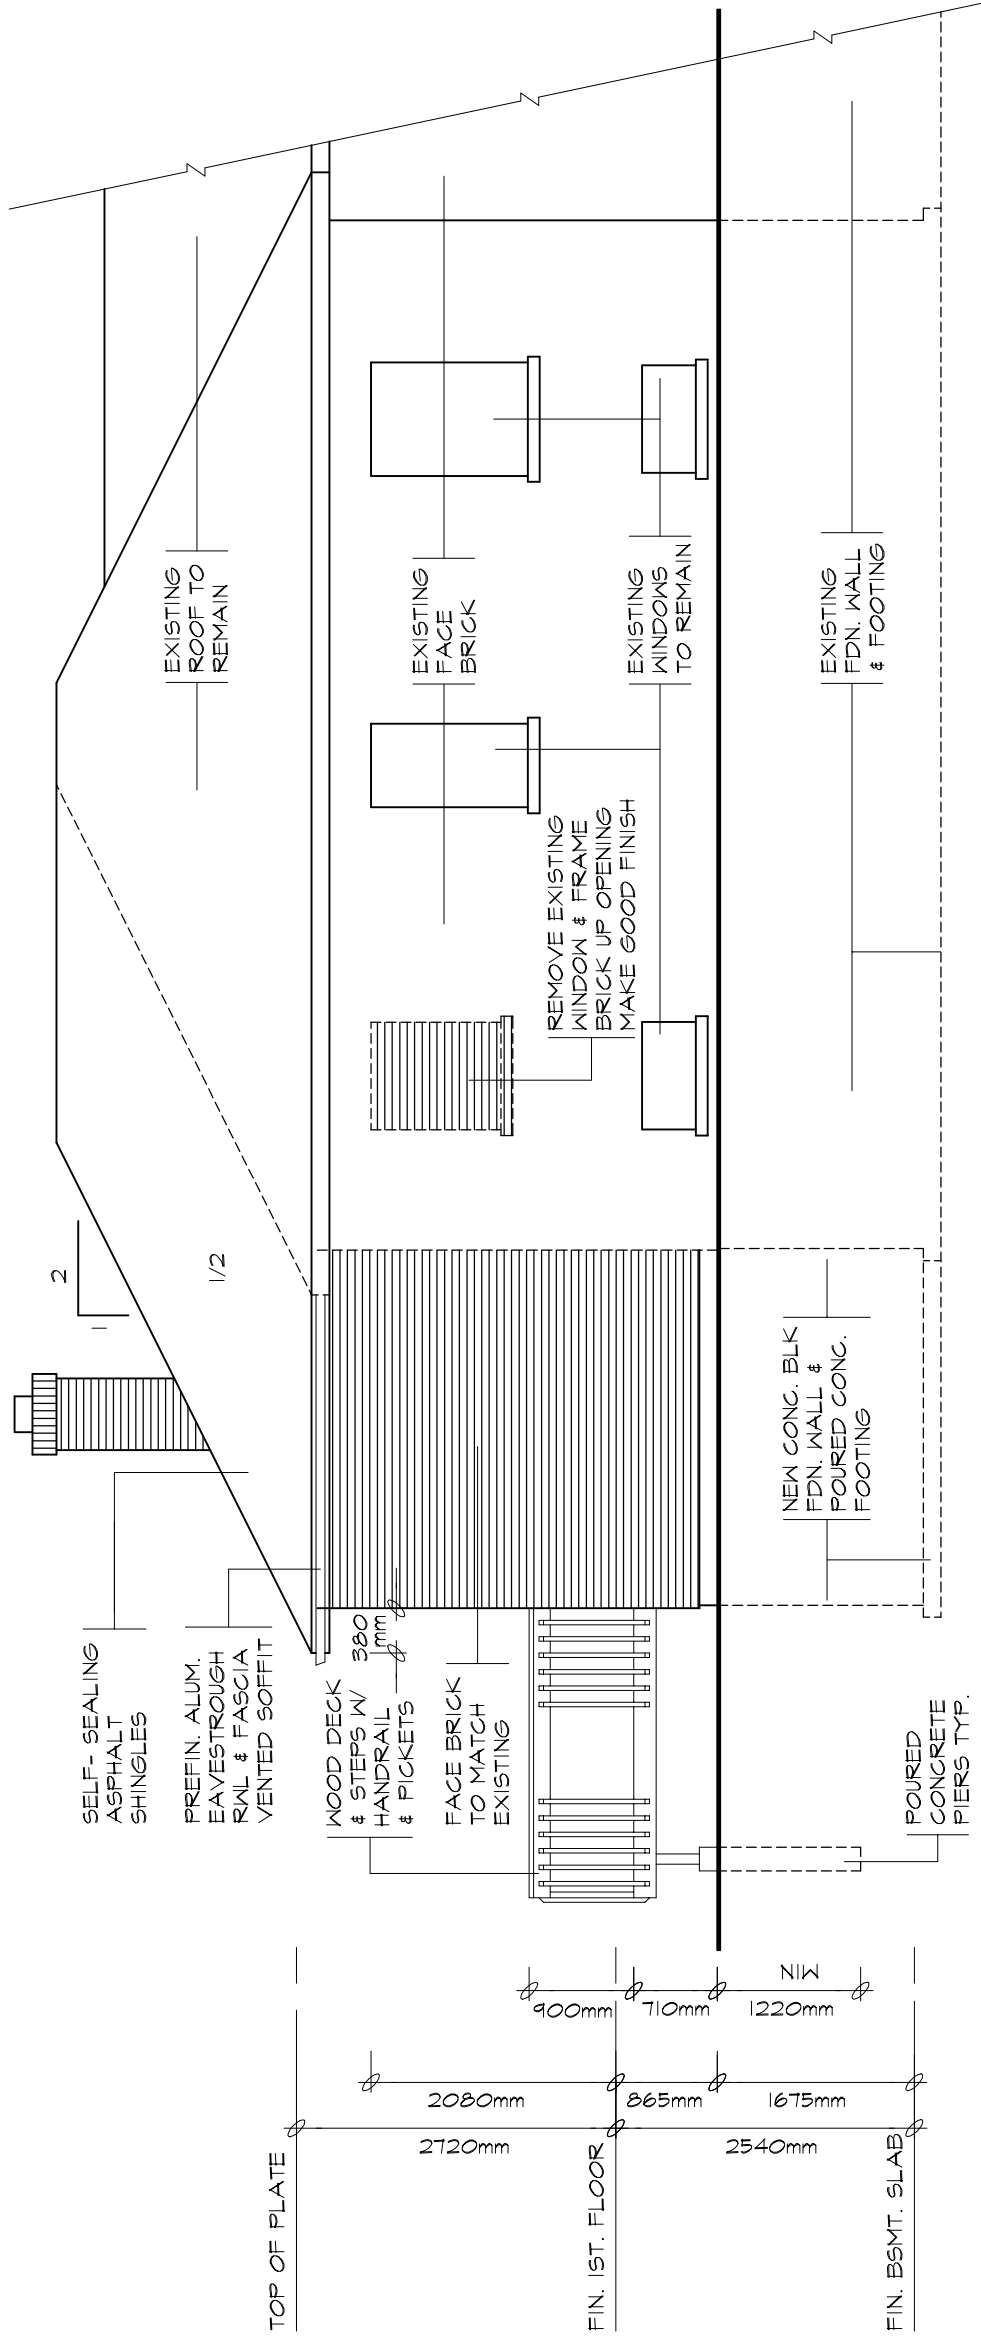

3050mm
ADDITION

WEST ELEVATION

SCALE 1:50

UNPROTECTED OPENINGS

NO NEW OPENINGS
EXISTING TO REMAIN